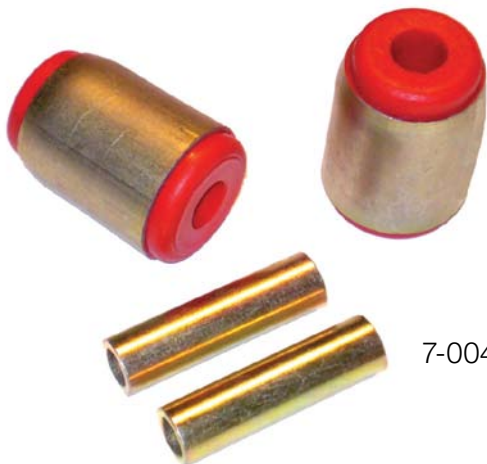

## URETHANE SUSPENSION BUSHES FOR THE FOLLOWING MODELS:

PART NUMBER	MAKE	MODEL	DESCRIPTION
7-004	Daewoo	1.5 Sedan / Hatch, Ceilo, Epero JA19 & JF19 2Lt	Rear Lower Arm Bushes
3-465/24	Hyundai	Granduer 98-, Sonata 98-	Front Sway Bar D Bush
3-466/16	Hyundai	Granduer 98-, Sonata 98-	Front Sway Bar D Bush
3-467	Hyundai	Granduer 98-, Sonata 98-	Front Sway Bar Link Bush
8-062	Jeep	CJ5, 6 & 7	Front Eye Bushes
8-062	Jeep	CJ5, 6 & 7	Rear Spring Bushes
8-070	Jeep	Cherokee 1976-	Rear Spring Bushes
3-505/22	Lexus	SC300/4000, Soarer 91-, Supra 93-	Rear Sway Bar Bushes
4-104	Lexus	SC300/4000, Soarer 91-, Supra 93-	Lower Shock Bushes
6-516	Mazda	MX5 89-, 00-	Front Lower Inner Bush
7-227	Mazda/Eunos	Eunos 500, 626 92- GE, MX6, 94- GE	Rear Control Arm Bush
7-228	Mazda Eunos	Eunos 500, 626 92- GE, MX6, 94- GE	Rear Control Arm Bush
2-107	Mazda	MX5 89-, 00-	Steering Coupling
6-548	Toyota	Caldina, Corona ST190	Front Lower inner Bush
7-003	Toyota	Lexen 89- & 93- Sed & Wag (Non IRS)	Rear Upper Arm Bushes
7-004	Toyota	Lexen 89- & 93- Sed & Wag (Non IRS)	Rear Lower Arm Bushes
7-008	Toyota	Lexen 89- & 93- Sed & Wag (Non IRS)	Rear Lower Arm Bushes
7-256	Toyota/Lexus	SC300/4000, Soarer 91-, Supra 93-	Rear Upper Arm Bushes
7-257	Toyota/Lexus	SC300/4000, Soarer 91-, Supra 93-	Rear Trailing Arm Bushes