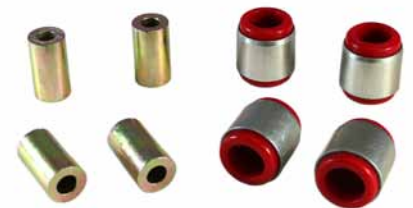

EP6642

For further information please contact your local Pedders Suspension specialist or check out www.pedders.com.au Note: See our Pedders Suspension catalogue for up to date information.