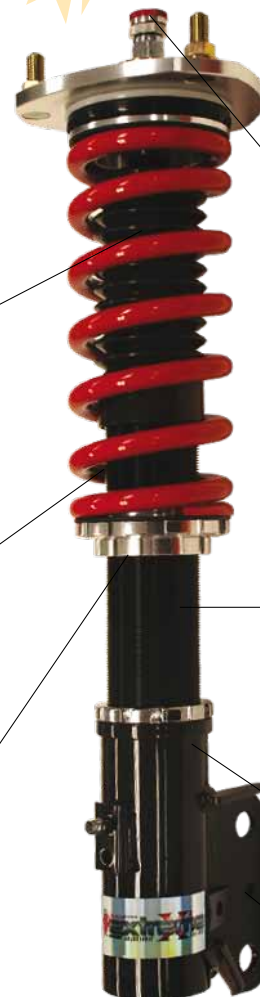

NOW IN STOCK

SHOCKS SHOCKS SHOCKS SHOCKS SHOCKS

Pedders has recently added the following part number listings to complement its existing model line-up of SportsRyder eXtreme XA adjustable coilover kits. Of particular interest comes the Pedders 160065 eXtreme XA Adjustable Coilover kit to suit the Honda Civic/Integra EG/EK/DC2 models. When fitted to vehicle the Pedders 160065 coilover kit provides exceptional ride and handling characteristics. With the ability to be able to raise or lower the car to suit your driving needs, the eXtreme XA kit is a valuable component for the street tuner or weekend track day racer. Packed with performance features the eXtreme XA offers:

Pedders Suspension eXtreme XA Coil Over Kits		
Part Number	Make	Model
160059	Chrysler	LX/300C
160056	Ford	05 on Focus
160065	Honda	Civic/Integra EG/EK/DC2
160054	Nissan	200SX S15
160053	Subaru	Forester SG 2002-on
160068	Toyota	Corolla NZE121/ZZE130

Alloy steel motorsport coil springs

High grade aluminium spring seats

30 Position adjustable bump and rebound damping

Fully threaded monotube body

Fully adjustable high grade steel lower mount for height adjustment

Factory style bracketry for direct fitment

LINKS:

Sports Ryder eXtreme XA Video Intro by Neil Crompton - [CLICK BELOW](http://www.pedders.com.au/products/52)
www.pedders.com.au/products/52

Sports Ryder eXtreme XA Brochure - [CLICK BELOW](http://www.pedders.com.au/PS_images/assets/eXtremeXA%20Brochure.pdf)
www.pedders.com.au/PS_images/assets/eXtremeXA%20Brochure.pdf