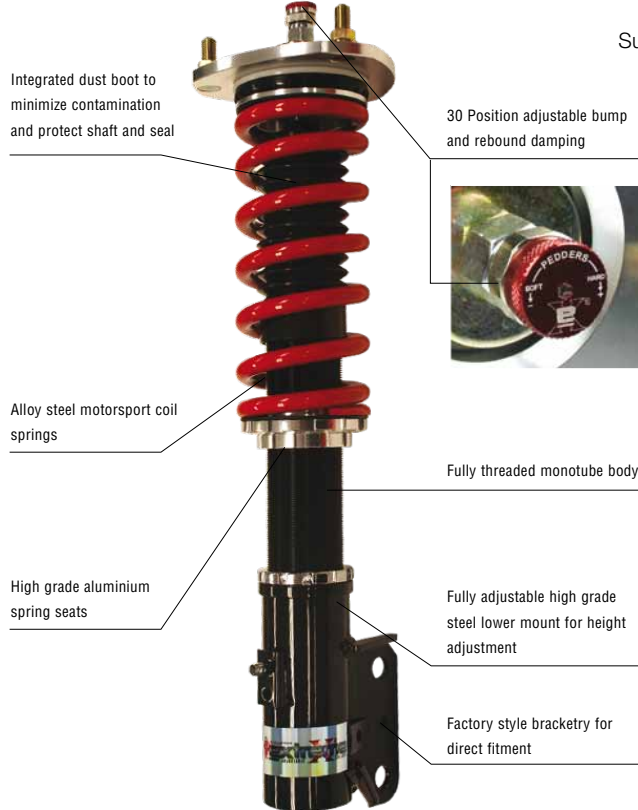

extreme V8 SUPERCARS experience TRADE PROMOTION

register today at www.pedders.com.au/trade

NOW IN STOCK

...Click. Tune. Play

5041 - Front Steerable Top Mounts Suitable for fitment to Pedders Sports Ryder eXtreme XA Coil Over kits.

Pedders Sports Ryder Pillowball Camber Plates provide full camber adjustability for fitment to selected Pedders Sports Ryder eXtreme XA coil over kits

These can be used with the Pedders 5041 roller bearing top spring seat to maintain smooth steering response and returnability. This is achieved by dividing the articulating and rotational loads between the upper mount spherical bearing for articulation and the roller bearing top spring seat for rotation delivering premium steering feel and response with full camber adjustability.