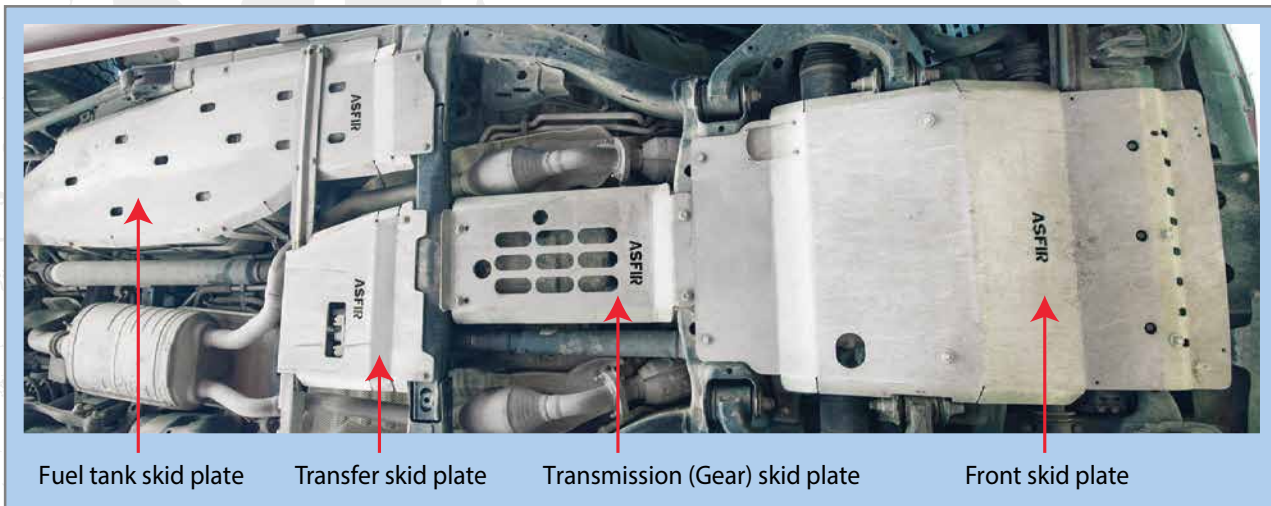

# ASFIR<sup>TM</sup> 4x4

OFF ROAD MASTERS

Toyota  
Landcruiser

Land Cruiser 200 Model 2008+ Diesel Auto'

B <sub>1</sub>		P/N 558056	Front skid plate
B <sub>2</sub>		P/N 558061	Transmission (Gear) skid plate
B <sub>3</sub>		P/N 558066	Transfer skid plate
B <sub>4</sub>		P/N 558070	Fuel tank skid plate

Items out of stock or not held in stock may take up to 14 weeks for delivery ex-factory at the time of order.

Land Cruiser 100 Model 1998-2006 Diesel Auto'

B <sub>1</sub>		P/N 558055	Front Skid Plate 98-08
B <sub>2</sub>		P/N 558060	Transmission (Gear) Skid Plate 98-08
B <sub>3</sub>		P/N 558065	Transfer Skid Plate 98-08