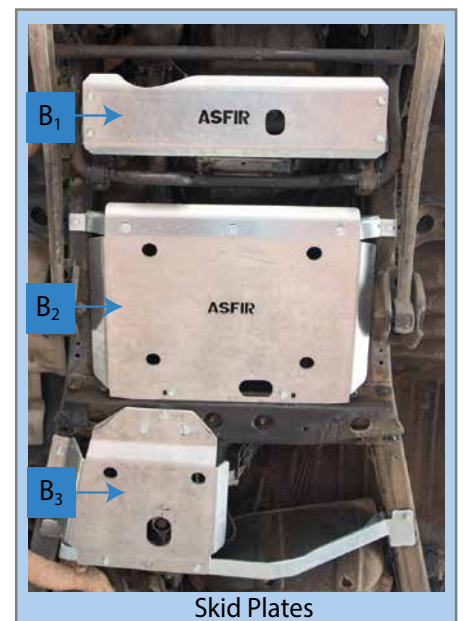

## Land Cruiser 120&125

	P/N 560055 03-09	Front skid plate
	P/N 560060 Diesel 03-09 P/N 560061 Petrol/Gas 03	Transmission (Gear) skid plate
	P/N 560070 LWB 03-09 P/N 560071 SWB 03-09	Fuel tank skid plate

Items out of stock or not held in stock may take up to 14 weeks for delivery ex-factory at the time of order.

Land Cruiser 80 LWB petrol 1991-1997

B <sub>1</sub>		P/N 534255 man.	Engine Skid plate * Also fits diesel
B <sub>2</sub>		P/N 534260 auto'	Gear Skid plate
B <sub>3</sub>		P/N 534265 auto'	Transfer Skid plate