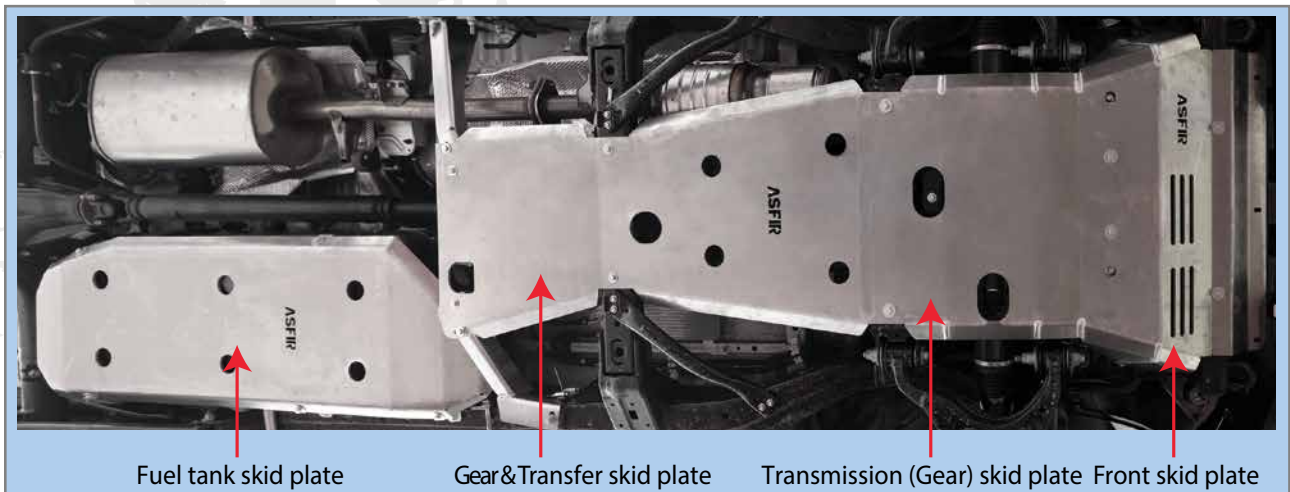

Land Cruiser 150&155

B₁		P/N 534157 Diesel	Front skid plate (Not for vehicle with hydraulic stabilizer rod)
B₂		P/N 534161 Petrol/Gas	Transmission (Gear) skid plate
B₄		P/N 534170 LWB P/N 534171 SWB	Fuel tank skid plate

Items out of stock or not held in stock may take up to 14 weeks for delivery ex-factory at the time of order.