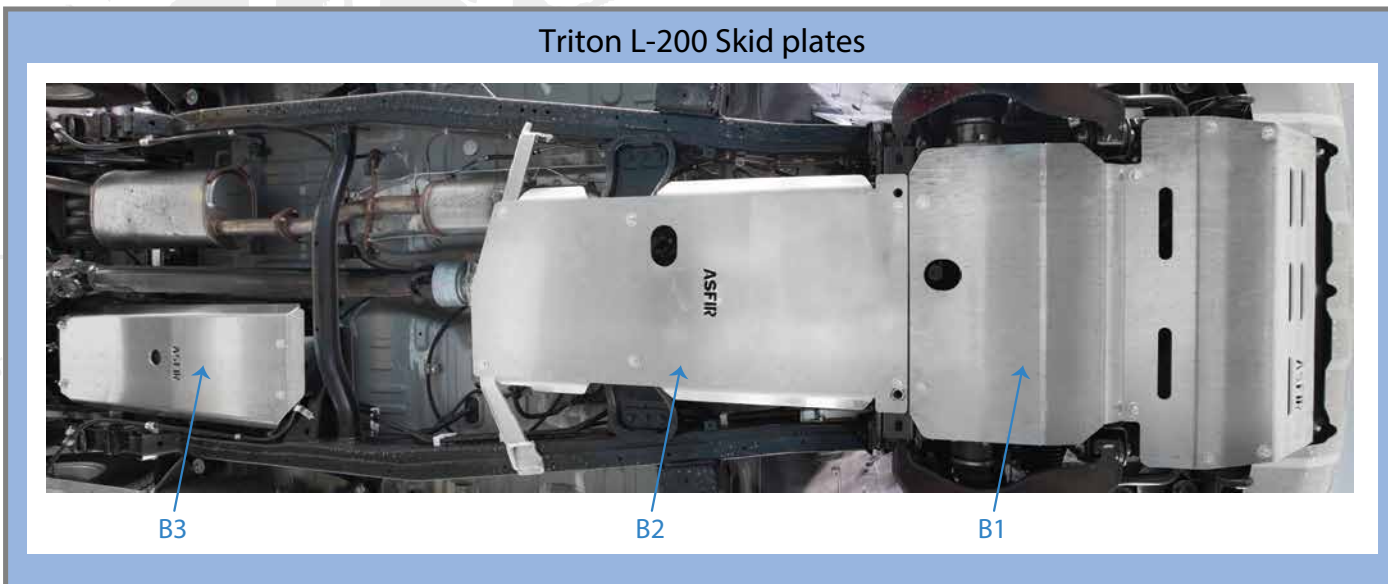

ASFIRTM 4X4

OFF ROAD MASTERS

www.pedders.com.au

Mitsubishi
Triton

Triton ML/MK

B₁		P/N 597158	Front skid plate - Diesel 06-12
B₂		P/N 500056 02-06	Front skid plate
B₃		P/N 597161 manual 06-11 P/N 597160 auto '06	Gear / Transfer skid plate - Diesel
B₄		P/N 597170	Fuel tank skid plate - Diesel 06-12