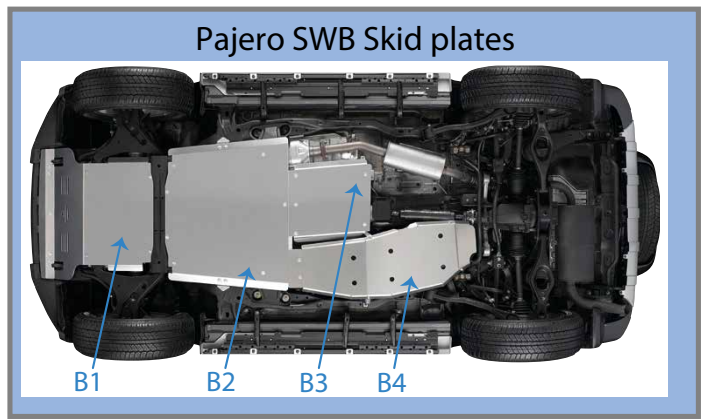

# 4X4

OFF ROAD MASTERS

Mitsubishi  
Pajero

# Pajero 2006-on LWB / SWB

<b>B<sub>1</sub></b>		P/N 503056 petrol	Front skid plate
<b>B<sub>2</sub></b>		P/N 503061 petrol	Gear skid plate
<b>B<sub>3</sub></b>		P/N 503066 petrol	Transfer skid plate
<b>B<sub>4</sub></b>		P/N 503071 LWB	Fuel tank skid plate