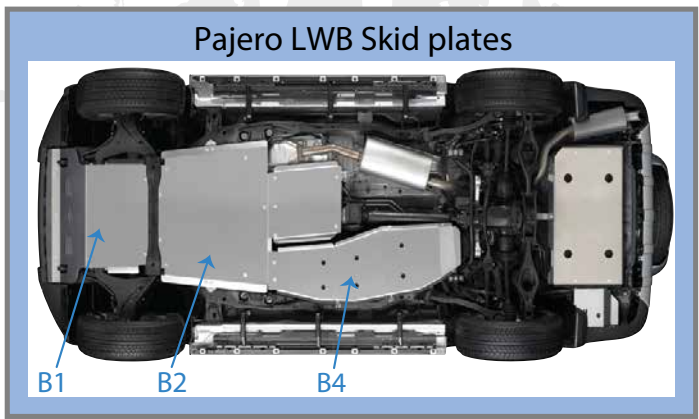

# 4X4

OFF ROAD MASTERS

Mitsubishi  
Pajero

# Pajero 2006-on LWB / SWB

<b>B<sub>1</sub></b>		P/N 503056 petrol	Front skid plate
<b>B<sub>2</sub></b>		P/N 503061 petrol	Gear skid plate
<b>B<sub>3</sub></b>		P/N 503066 petrol	Transfer skid plate
<b>B<sub>4</sub></b>		P/N 503071 LWB	Fuel tank skid plate