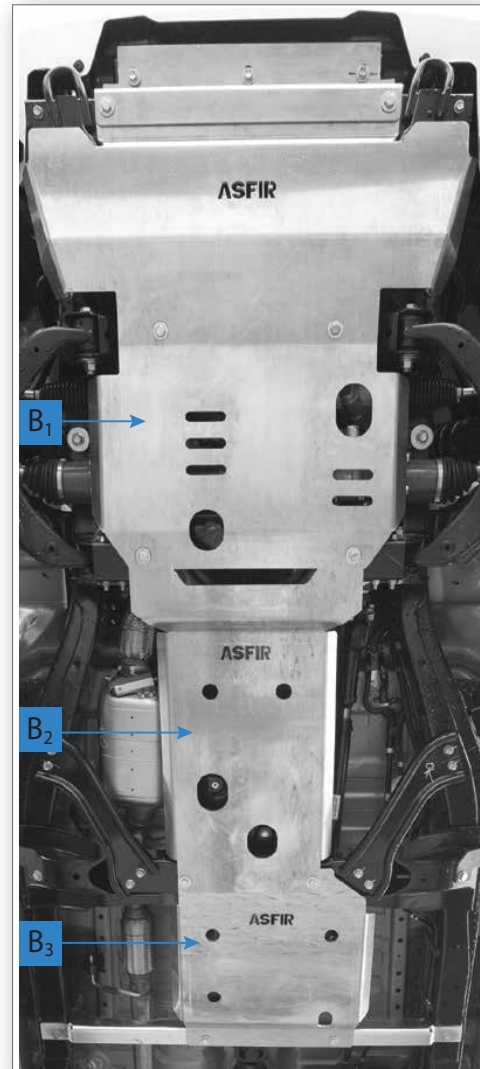

Skid Plates

Items out of stock or not held in stock may take up to 14 weeks for delivery ex-factory at the time of order.