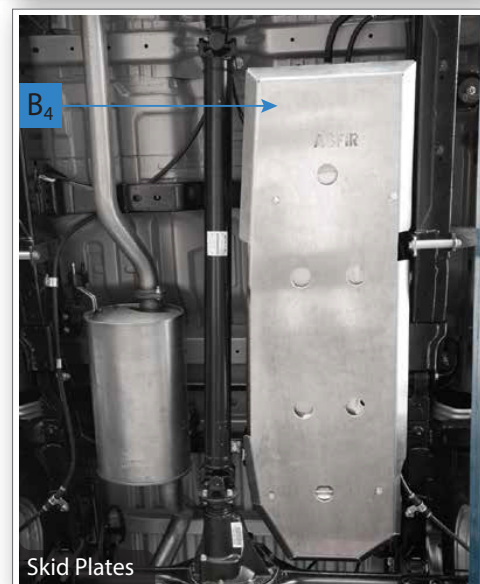

Skid Plates

Items out of stock or not held in stock may take up to 14 weeks for delivery ex-factory at the time of order.