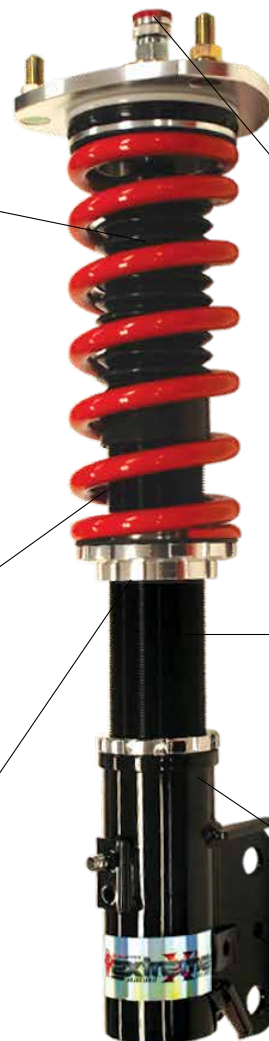

PEDDERS

| NEW PRODUCTS

NOW IN STOCK

Pedders Suspension eXtreme XA Coil Over Kits

Part #	Make	Model
160089	Mitsubishi	Triton 4wd
160087	Nissan	Stagea RS AWD WGNC34
160085	Toyota	Hilux 4wd
160091	Toyota	MR2 SW20/21
160088	Volkswagen	Bora 4 Motion / Golf Mk4 R32 / Audi TT AWD TTR
160090	Volkswagen	Golf VI Mk6

Pedders is pleased to announce its latest range of adjustable coilover suspension kits to suit a variety of vehicles.

The award winning Pedders eXtreme XA Adjustable Coilover offers exceptional ride and handling characteristics. With the ability to be able to raise or lower the car to suit your driving needs, the eXtreme XA kit is a valuable component for the street tuner or weekend track day racer. Packed with performance features the eXtreme XA offers:

Integrated dust boot to minimize contamination and protect shaft and seal

30 Position adjustable bump and rebound damping

Alloy steel motorsport coil springs

Fully threaded monotube body

High grade aluminium spring seats

Fully adjustable high grade steel lower mount for height adjustment

Factory style bracketry for direct fitment

For further information please contact your local Pedders Suspension specialist or check out www.pedders.com.au Note: See our Pedders Suspension catalogue for up to date information.